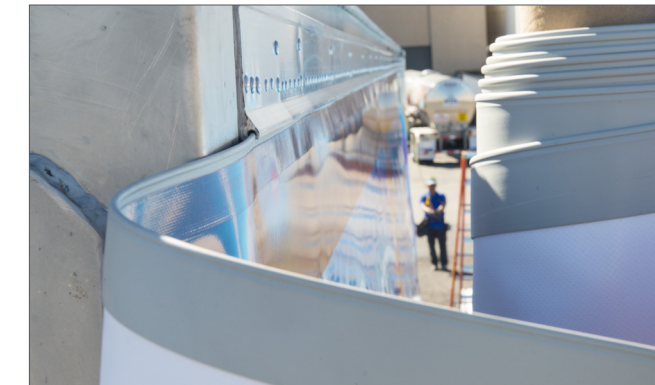

# EPIC KWIK Slide® ...

A New Day has dawned for Fleet Media...  
Slide your graphics off and on with the KWIK Slide.

Order this feature when you order your new trailers.

Imagine sliding the vinyl graphic right into the top rail of the trailer side and then sliding the frame into the bottom rail of the trailer side. Next install the 8' front and rear verticals and zip the graphics into place. With all trailers having this feature now graphics and frames can be moved from trailer to trailer or region to region. The entire fleet can be interchangeable.

For leasing companies or large fleets this feature is a must order when you purchase new trailers.

DETAILED CROSS SECTION

TOP TRAILER RAIL

VINYL SLIDING INTO THE TOP TRAILER RAIL

FRAME SLIDING INTO THE BOTTOM TRAILER RAIL